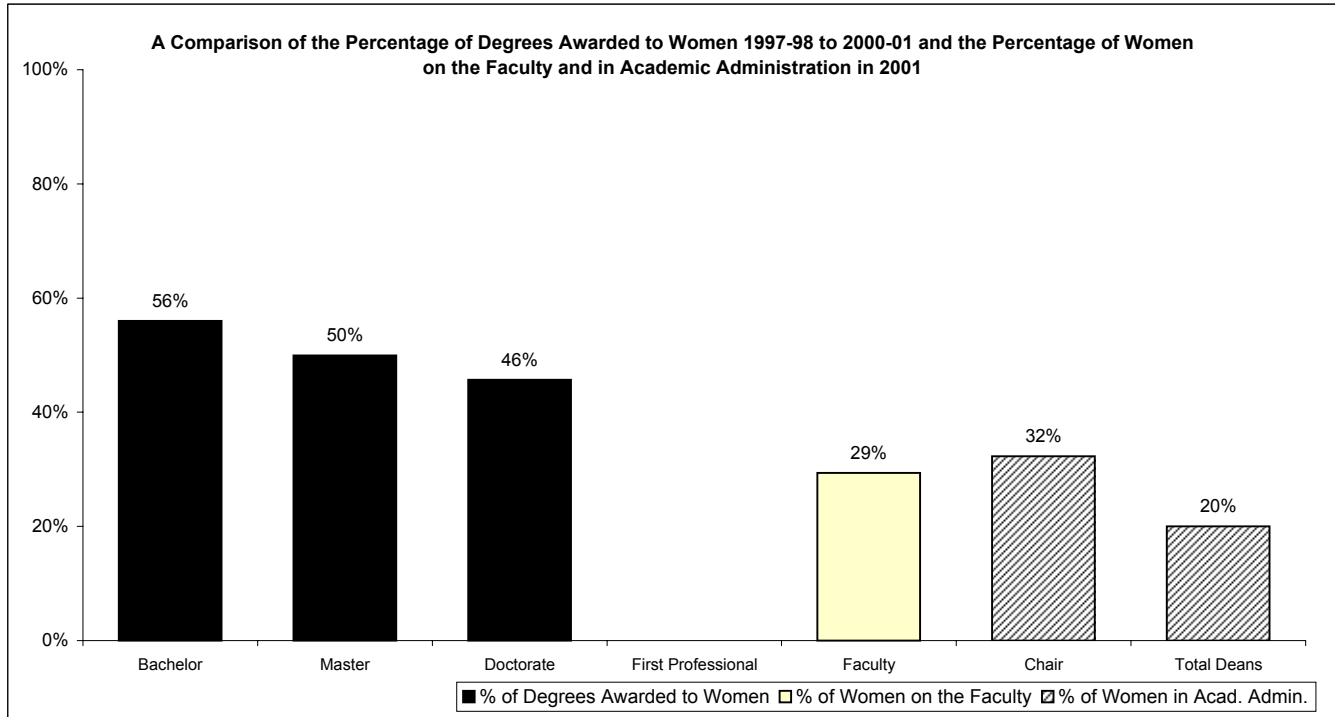

**University of Michigan  
College of Literature, Science & Arts**

	<i>Degrees Awarded 1997-98 through 2000-01</i>				<i>Tenured and Tenure Track Faculty as of 11/01/2001</i>					<i>Academic Administrators as of 11/01/2001</i>			
	Bachelor	Master	Doctorate	First Prof.	Instructor	Asst. Prof.	Assoc. Prof.	Professor	Total	Chair	Assoc. Dean	Dean	Total Deans
% Women	56%	50%	46%	N/A	67%	43%	44%	17%	29%	32%	0%	100%	20%
Men	5,622	653	590		1	121	106	399	627	44	4	0	4
Women	7,152	651	496		2	92	84	83	261	21	0	1	1