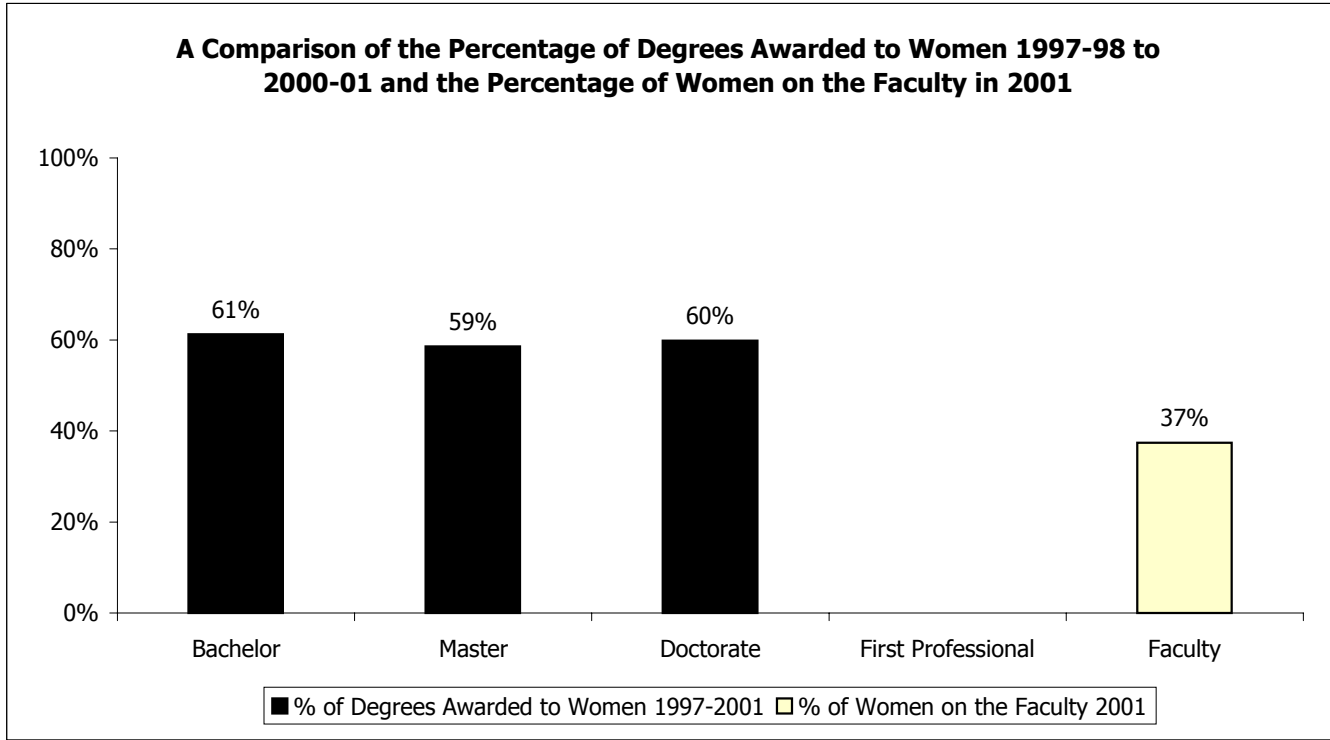

**University of Michigan
College of Literature, Science, and the Arts
Division of Humanities**

	<i>Degrees Awarded 1997-98 through 2000-01</i>				<i>Tenured and Tenure Track Faculty as of 11/01/2001</i>				
	Bachelor	Master	Doctorate	First Prof.	Total	Instructor	Asst. Prof.	Assoc. Prof.	Professor
% Women	61%	59%	60%	N/A	37%	100%	47%	42%	29%
Men	1028	159	92		142	0	33	34	75
Women	1627	225	137		85	1	29	25	30