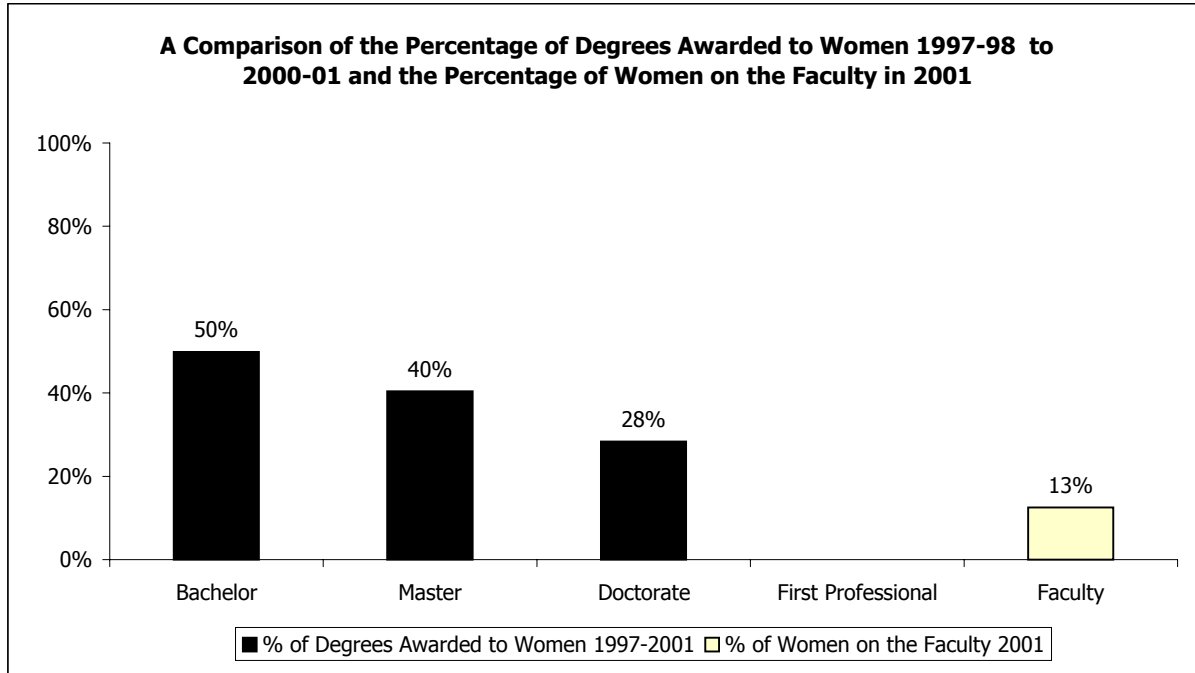

**University of Michigan
College of Literature, Science, and the Arts
Division of Natural Sciences**

	<i>Degrees Awarded 1997-98 through 2000-01</i>				<i>Tenured and Tenure Track Faculty as of 11/01/2001</i>				
	Bachelor	Master	Doctorate	First Prof.	Total	Instructor	Asst. Prof.	Assoc. Prof.	Professor
% Women	50%	40%	28%	N/A	13%	N/A	21%	24%	5%
Men	1032	211	278		279		72	37	170
Women	1026	143	110		40		19	12	9