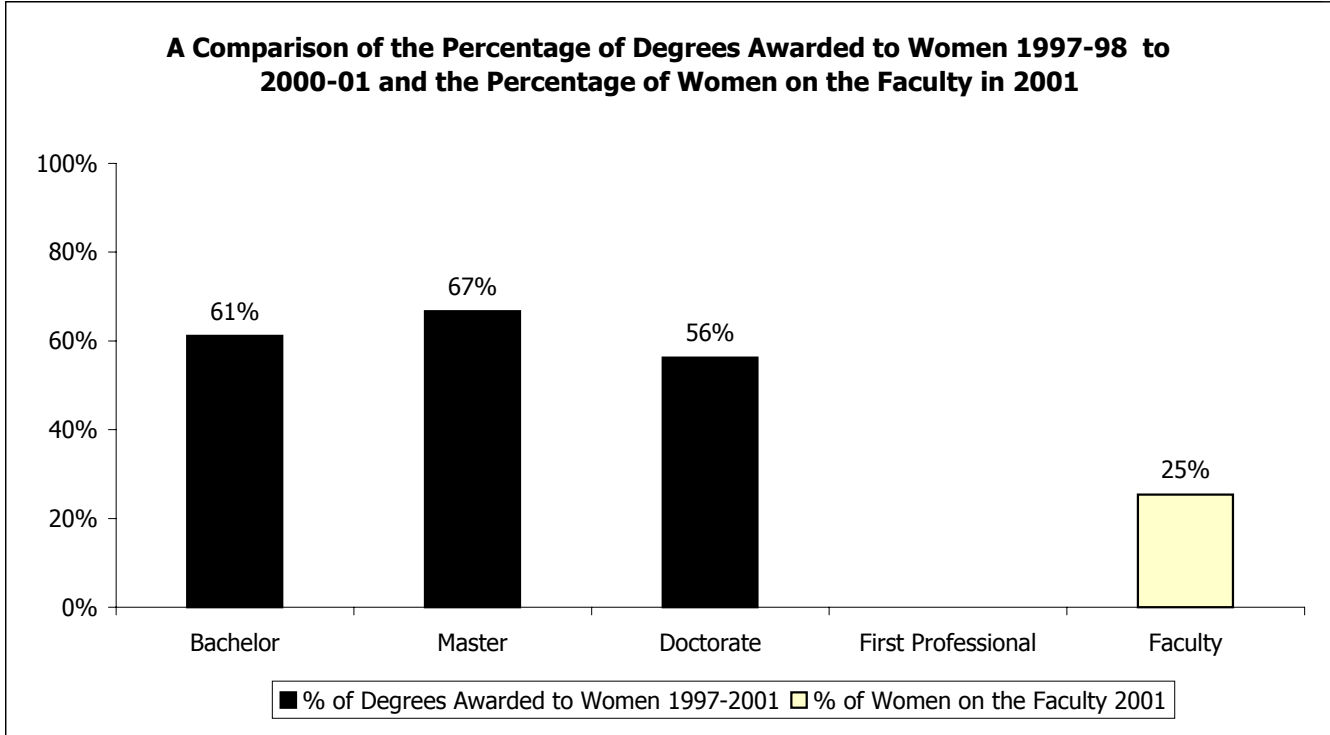

**University of Michigan
College of Literature, Science, and the Arts
Other Units***

	<i>Degrees Awarded 1997-98 through 2000-01</i>				<i>Tenured and Tenure Track Faculty as of 11/01/2001</i>				
	Bachelor	Master	Doctorate	First Prof.	Total	Instructor	Asst. Prof.	Assoc. Prof.	Professor
% Women	61%	67%	56%	N/A	25%	N/A	54%	17%	20%
Men	582	7	7		53		6	19	28
Women	917	14	9		18		7	4	7