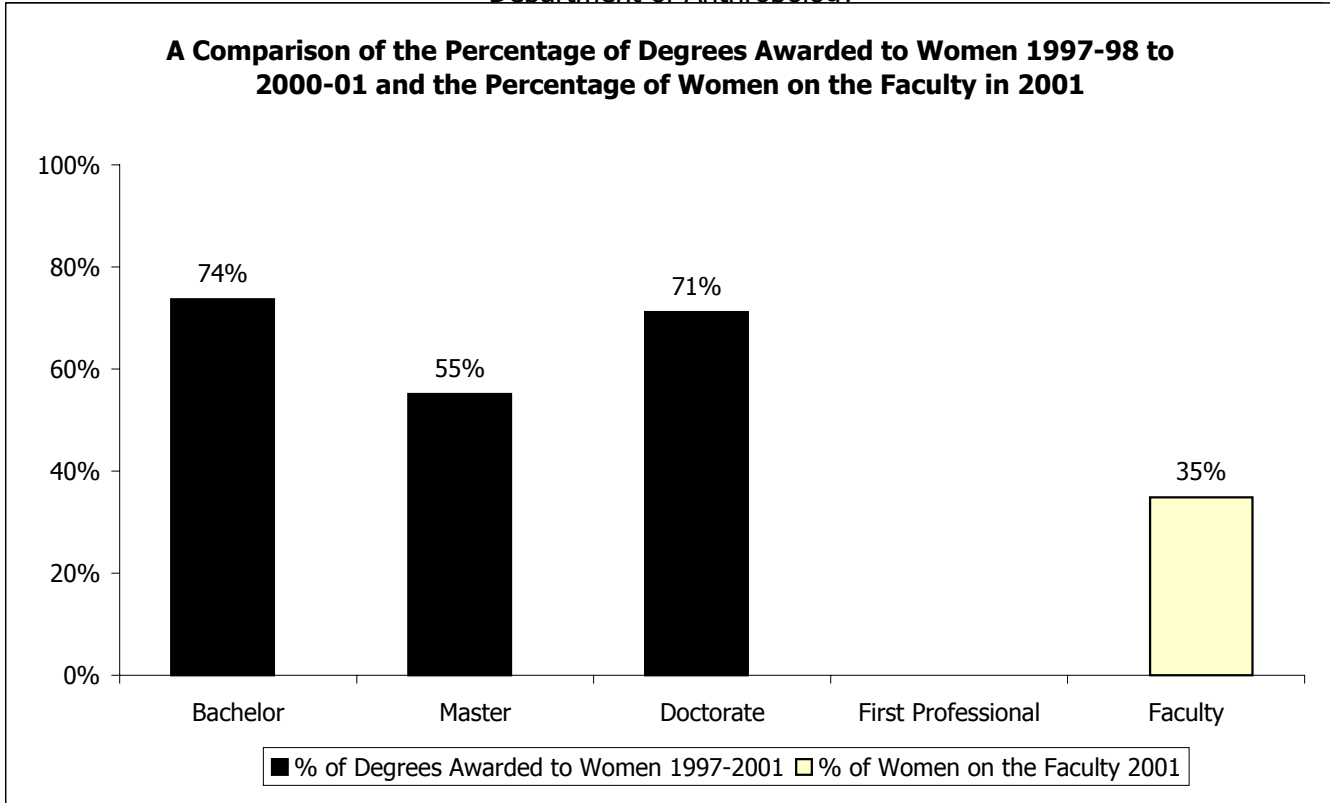

University of Michigan
College of Literature, Science, and the Arts
Department of Anthropology

	<i>Degrees Awarded 1997-98 through 2000-01</i>				<i>Tenured and Tenure Track Faculty as of 11/01/2001</i>				
	Bachelor	Master	Doctorate	First Prof.	Total	Instructor	Asst. Prof.	Assoc. Prof.	Professor
% Women	74%	55%	71%	N/A	35%	N/A	71%	30%	27%
Men	105	35	15		28		2	7	19
Women	294	43	37		15		5	3	7

Source: Tenure and Tenure Track data from HRRIS Faculty Census/Data Displays.
Degree data from the Office of Budget and Planning.

Note: Degrees include the fields of specialization: Anthropology, Anthropology & History, and Social Anthropology.