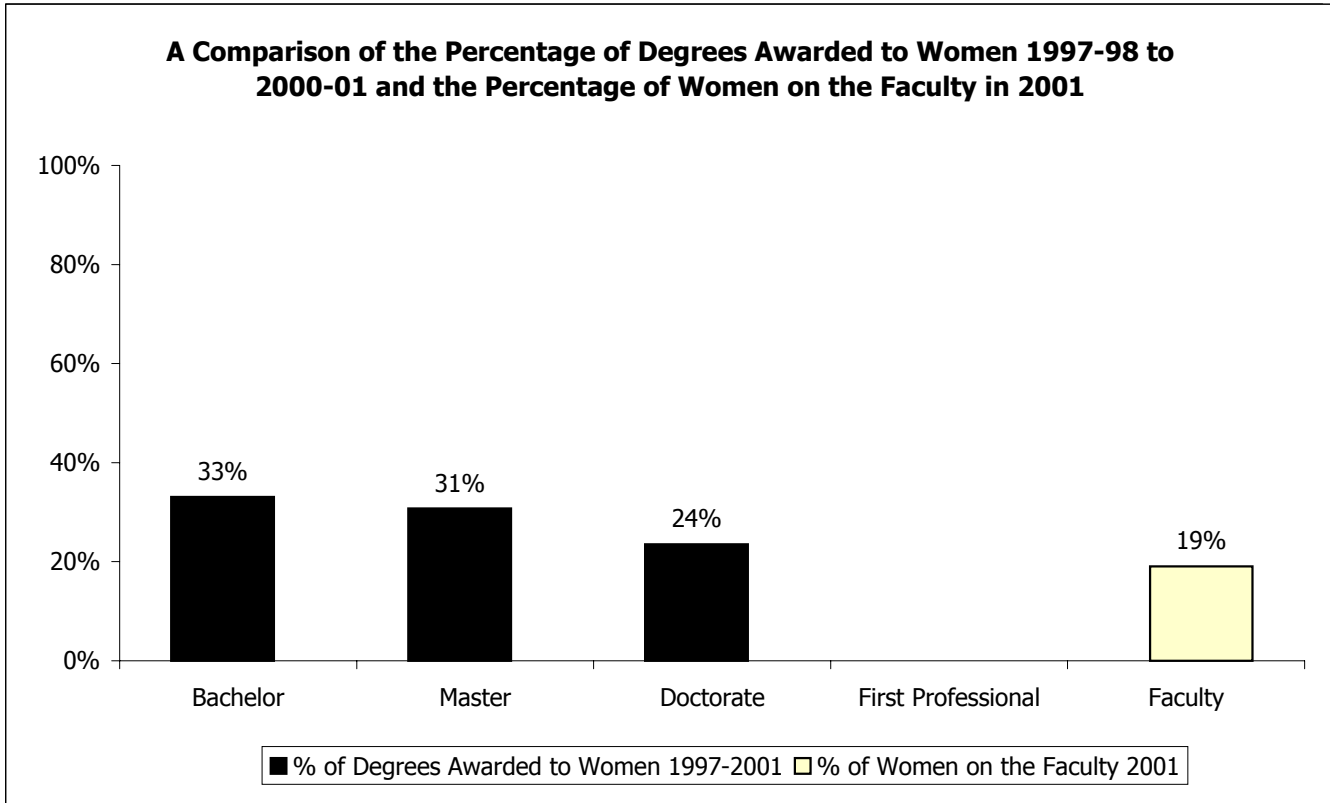

University of Michigan  
College of Literature, Science, and the Arts  
Department of Philosophy

	<i>Degrees Awarded 1997-98 through 2000-01</i>				<i>Tenured and Tenure Track Faculty as of 11/01/2001</i>				
	Bachelor	Master	Doctorate	First Prof.	Total	Instructor	Asst. Prof.	Assoc. Prof.	Professor
% Women	33%	31%	24%	N/A	19%	100%	40%	0%	9%
Men	97	9	13		17	0	3	4	10
Women	48	4	4		4	1	2	0	1