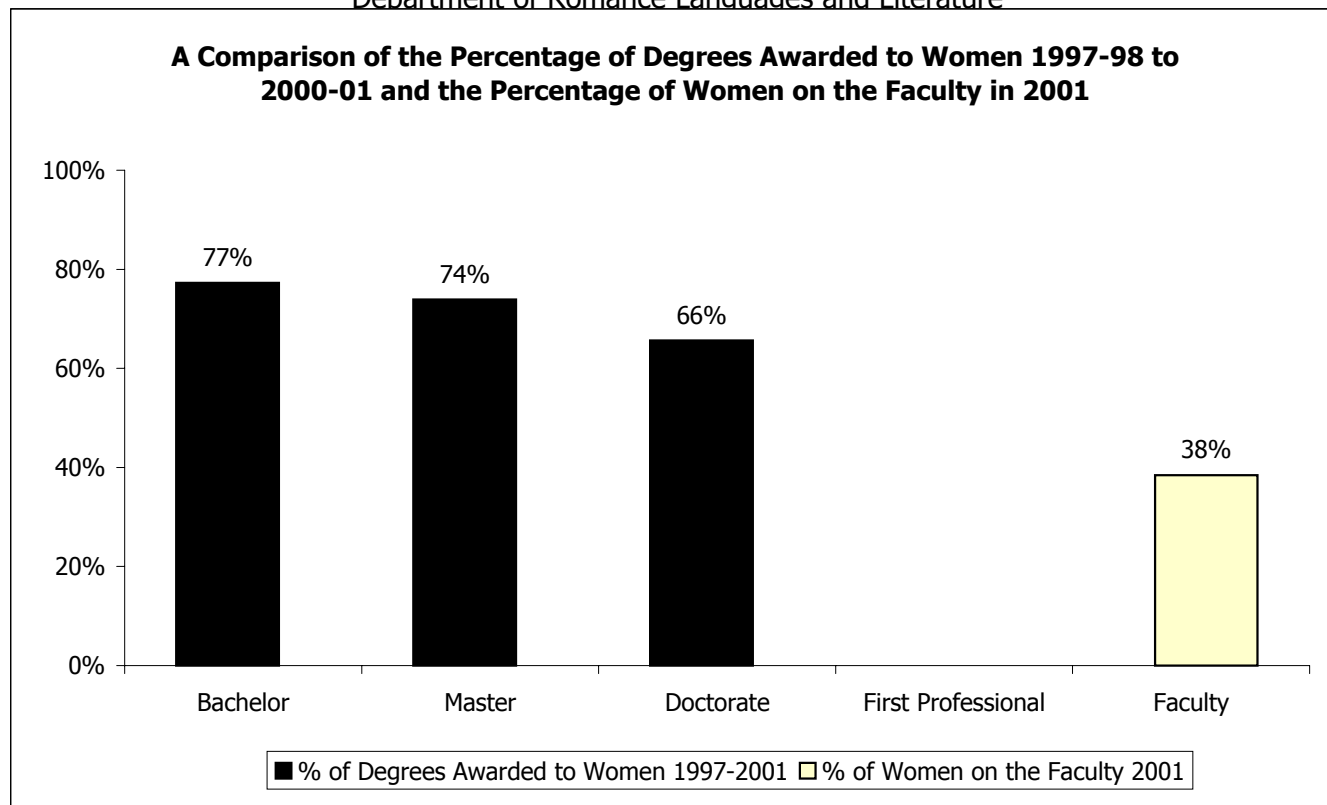

University of Michigan
College of Literature, Science, and the Arts
Department of Romance Languages and Literature

	<i>Degrees Awarded 1997-98 through 2000-01</i>				<i>Tenured and Tenure Track Faculty as of 11/01/2001</i>				
	Bachelor	Master	Doctorate	First Prof.	Total	Instructor	Asst. Prof.	Assoc. Prof.	Professor
% Women	77%	74%	66%	N/A	38%	N/A	30%	60%	17%
Men	63	6	11		16		7	4	5
Women	214	17	21		10		3	6	1