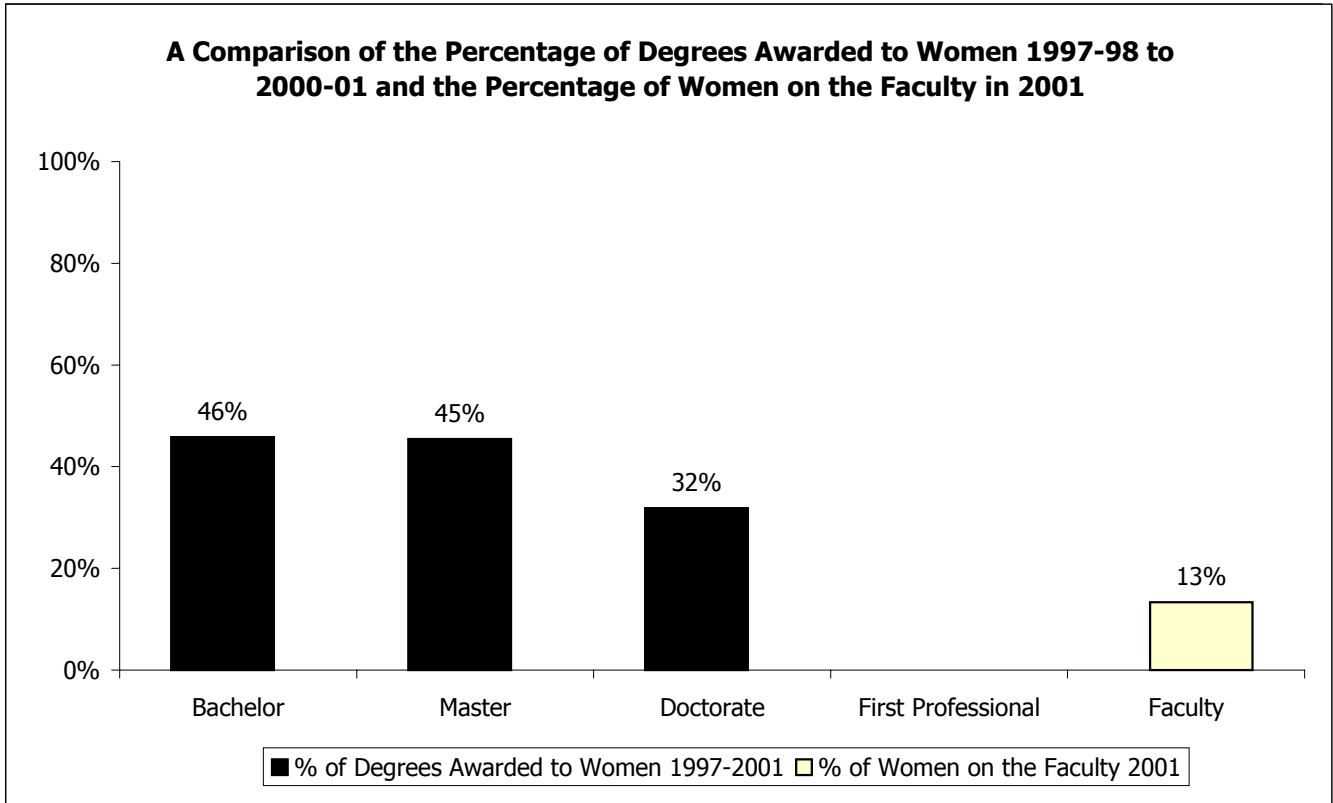

University of Michigan  
College of Literature, Science, and the Arts  
Department of Statistics

	<b><i>Degrees Awarded 1997-98 through 2000-01</i></b>				<b><i>Tenured and Tenure Track Faculty as of 11/01/2001</i></b>				
	Bachelor	Master	Doctorate	First Prof.	Total	Instructor	Asst. Prof.	Assoc. Prof.	Professor
% Women	46%	45%	32%	N/A	13%	N/A	25%	0%	10%
Men	13	36	15		13		3	1	9
Women	11	30	7		2		1	0	1