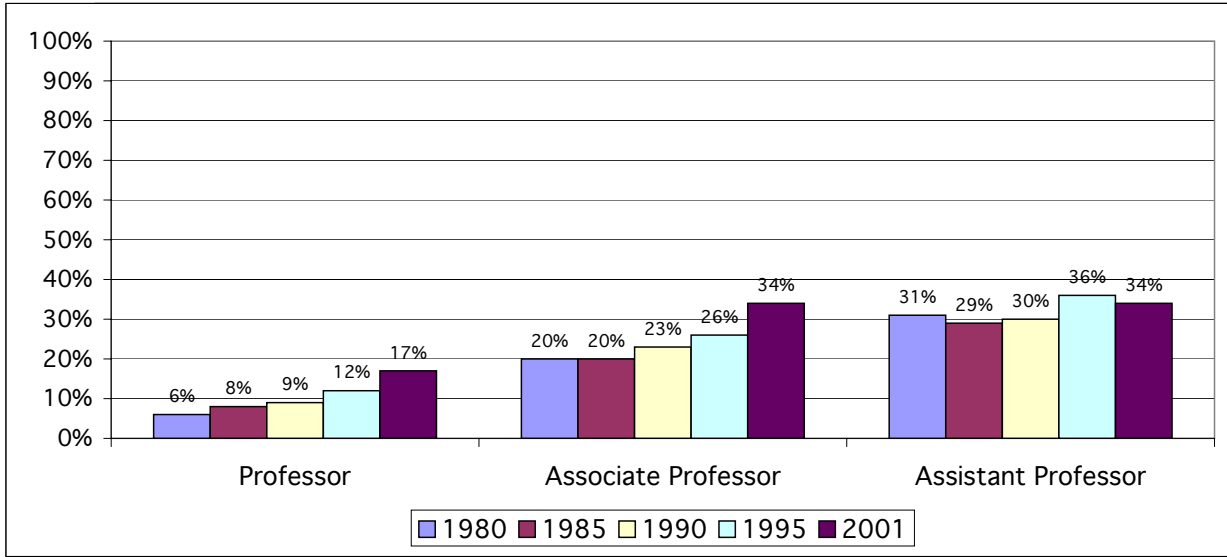

**A Comparison of Percentage of Women Faculty at UM--Ann Arbor
Tenured and Tenure Track Ranks, 1980 Through 2001**

	1980		1985		1990		1995		2001	
	Men	Women	Men	Women	Men	Women	Men	Women	Men	Women
Professor	1296	82	1206	99	1171	112	1148	151	1123	226
Associate Professor	443	109	450	111	469	140	512	177	445	232
Assistant Professor	434	199	440	178	553	233	463	265	447	230