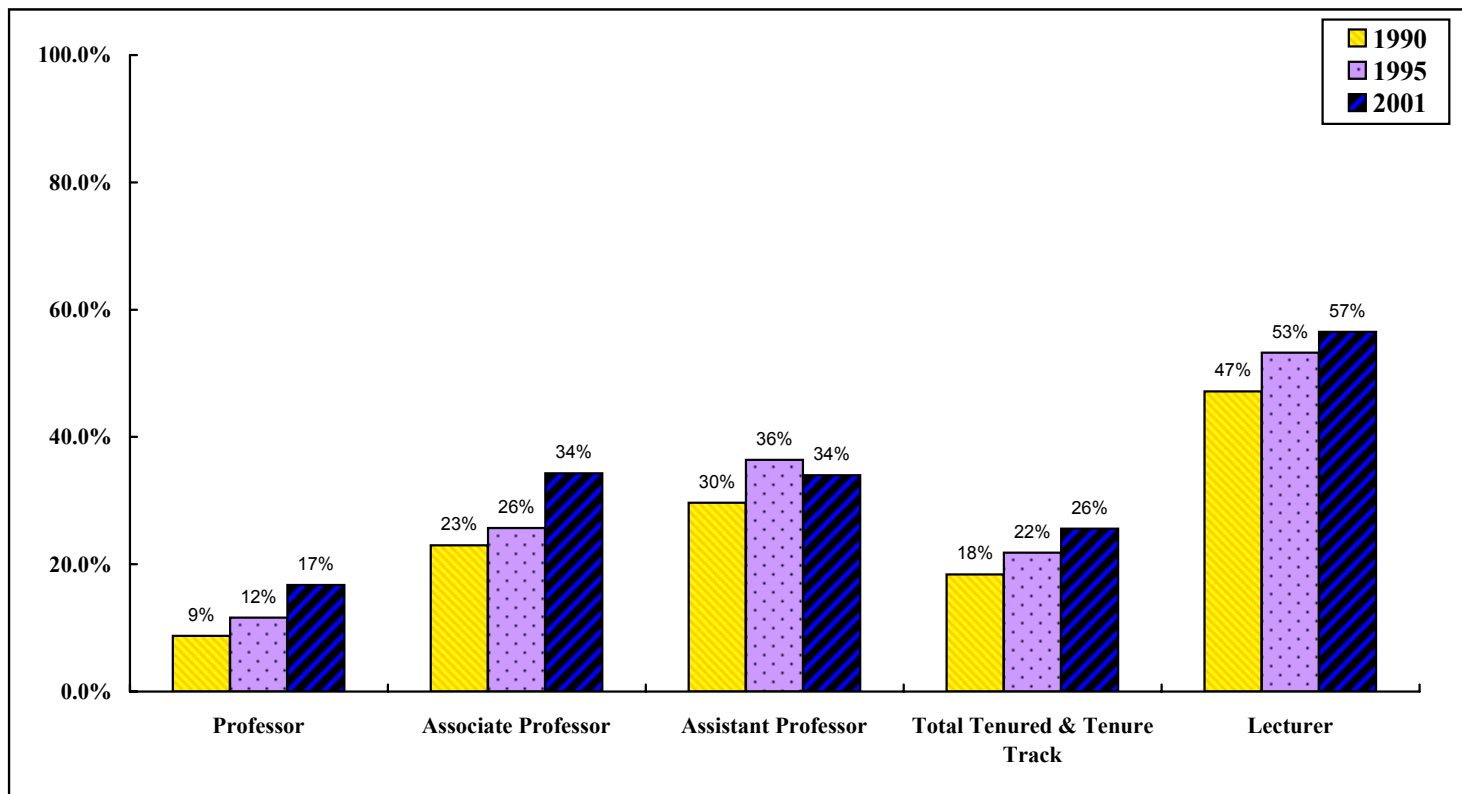

**The University of Michigan - Ann Arbor**  
**Percentage of Women in the Regular Instructional Faculty**  
**Tenured and Tenure Track; Lecturers**  
**1990, 1995 and 2001**

	1990			1995			2001		
	Men	Women	Total	Men	Women	Total	Men	Women	Total
Professor	1,171	112	1,283	1,148	151	1,299	1,123	226	1,349
Associate Professor	469	140	609	512	177	689	445	232	677
Assistant Professor	553	233	786	463	265	728	447	230	677
Instructor	50	21	71	13	4	17	1	5	6
Total Tenured & Tenure Track	2,243	506	2,749	2,136	597	2,733	2,016	693	2,709
Lecturer	269	240	509	282	321	603	304	395	699

Note: Includes Regular Tenured, Tenure Track (including senior ranks without tenure), and Lecturer appointments only; excludes Supplemental.

Given the small number of faculty within some ranks, large % increase/decrease may be reflective of small changes in the actual faculty count.