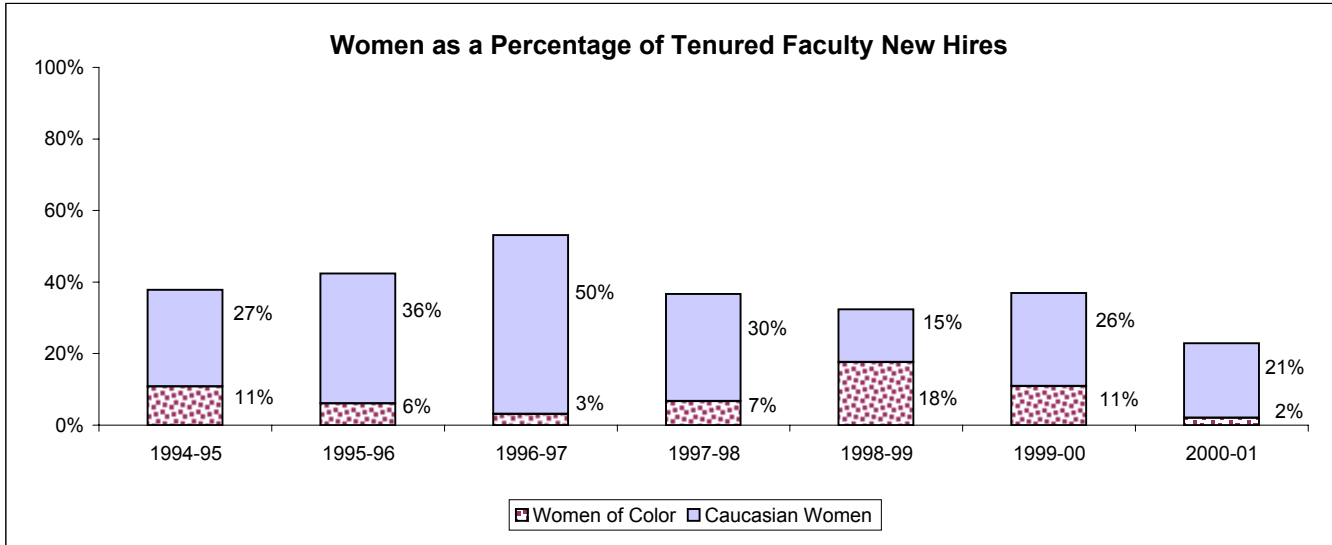

University of Michigan - Ann Arbor Campus

	1994-95	1995-96	1996-97	1997-98	1998-99	1999-00	2000-01
Caucasian Women	10	12	16	9	5	12	10
Women of Color	4	2	1	2	6	5	1
Caucasian Men	21	16	13	14	23	28	27
Men of Color	2	3	2	5	0	1	10
Total Women	14	14	17	11	11	17	11
Total Men	23	19	15	19	23	29	37

	1994-95	1995-96	1996-97	1997-98	1998-99	1999-00	2000-01
Caucasian Women	21	30	19	19	16	25	31
Women of Color	14	13	8	8	11	25	12
Caucasian Men	49	42	45	40	42	77	70
Men of Color	19	16	20	13	11	29	27
Total Women	35	43	27	27	27	50	43
Total Men	68	58	65	53	53	106	97