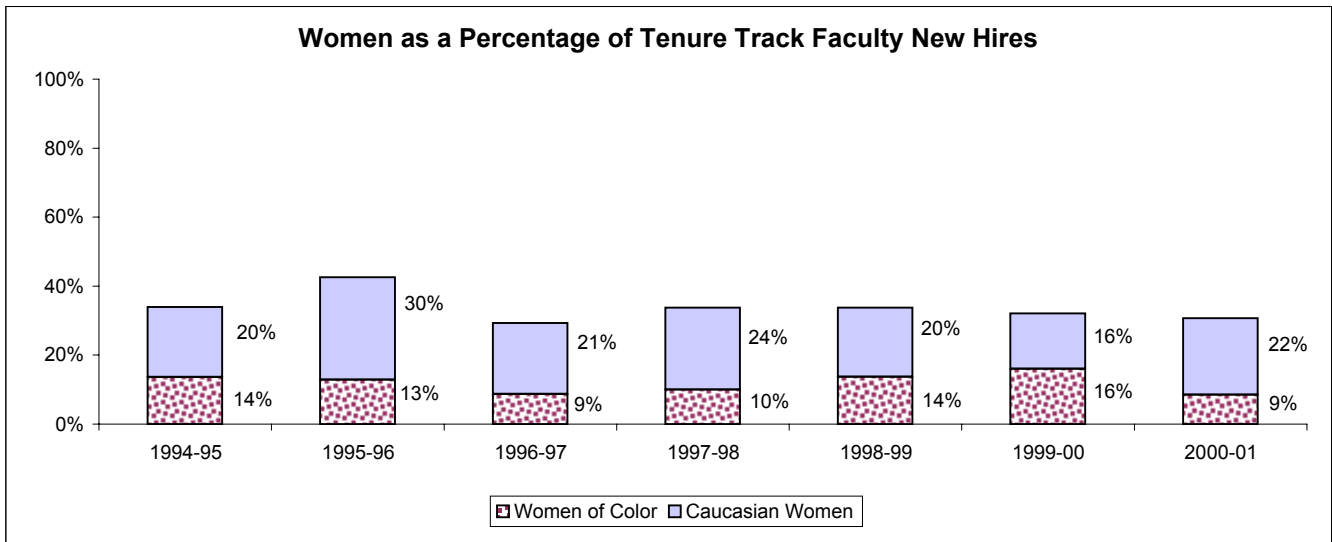

University of Michigan - Ann Arbor Campus

	1994-95	1995-96	1996-97	1997-98	1998-99	1999-00	2000-01
Caucasian Women	10	12	16	9	5	12	10
Women of Color	4	2	1	2	6	5	1
Caucasian Men	21	16	13	14	23	28	27
Men of Color	2	3	2	5	0	1	10
Total Women	14	14	17	11	11	17	11
Total Men	23	19	15	19	23	29	37

	1994-95	1995-96	1996-97	1997-98	1998-99	1999-00	2000-01
Caucasian Women	21	30	19	19	16	25	31
Women of Color	14	13	8	8	11	25	12
Caucasian Men	49	42	45	40	42	77	70
Men of Color	19	16	20	13	11	29	27
Total Women	35	43	27	27	27	50	43
Total Men	68	58	65	53	53	106	97