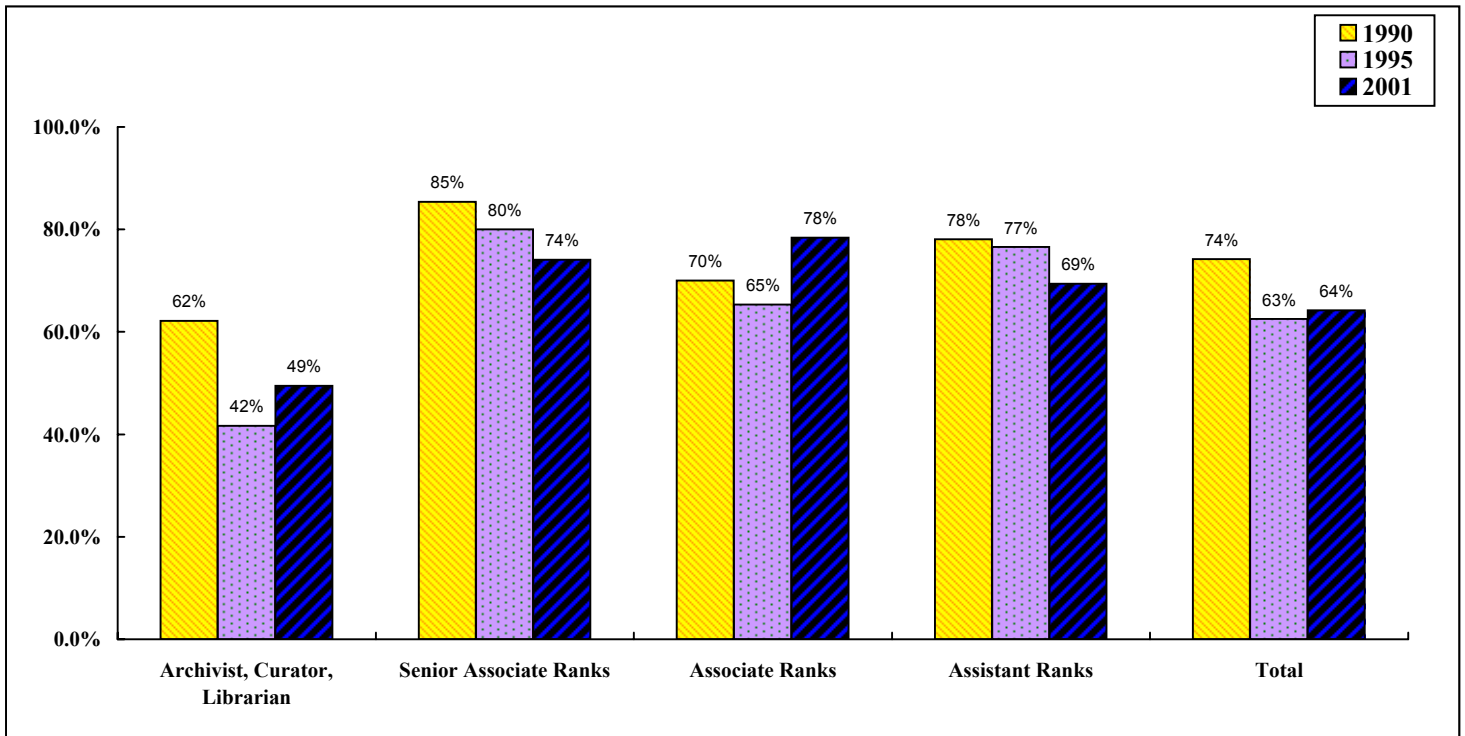

The University of Michigan -- Ann Arbor
Percentage of Women in the Archivist, Curator, and Librarian Faculty
1990, 1995 and 2001

	1990			1995			2001		
	Men	Women	Total	Men	Women	Total	Men	Women	Total
Archivist, Curator, Librarian	14	23	37	42	30	72	45	44	89
Senior Associate Ranks	6	35	41	8	32	40	14	40	54
Associate Ranks	12	28	40	17	32	49	8	29	37
Assistant Ranks	9	32	41	11	36	47	15	34	49
Total	41	118	159	78	130	208	82	147	229

Note: Assistant ranks include Assistant Archivist, Assistant Curator, Assistant Curator Slide/Photo, Librarian; Assistant Librarian;

Associate ranks include Associate Archivist, Associate Curator, Associate Curator Slide/Photo, Associate Librarian;