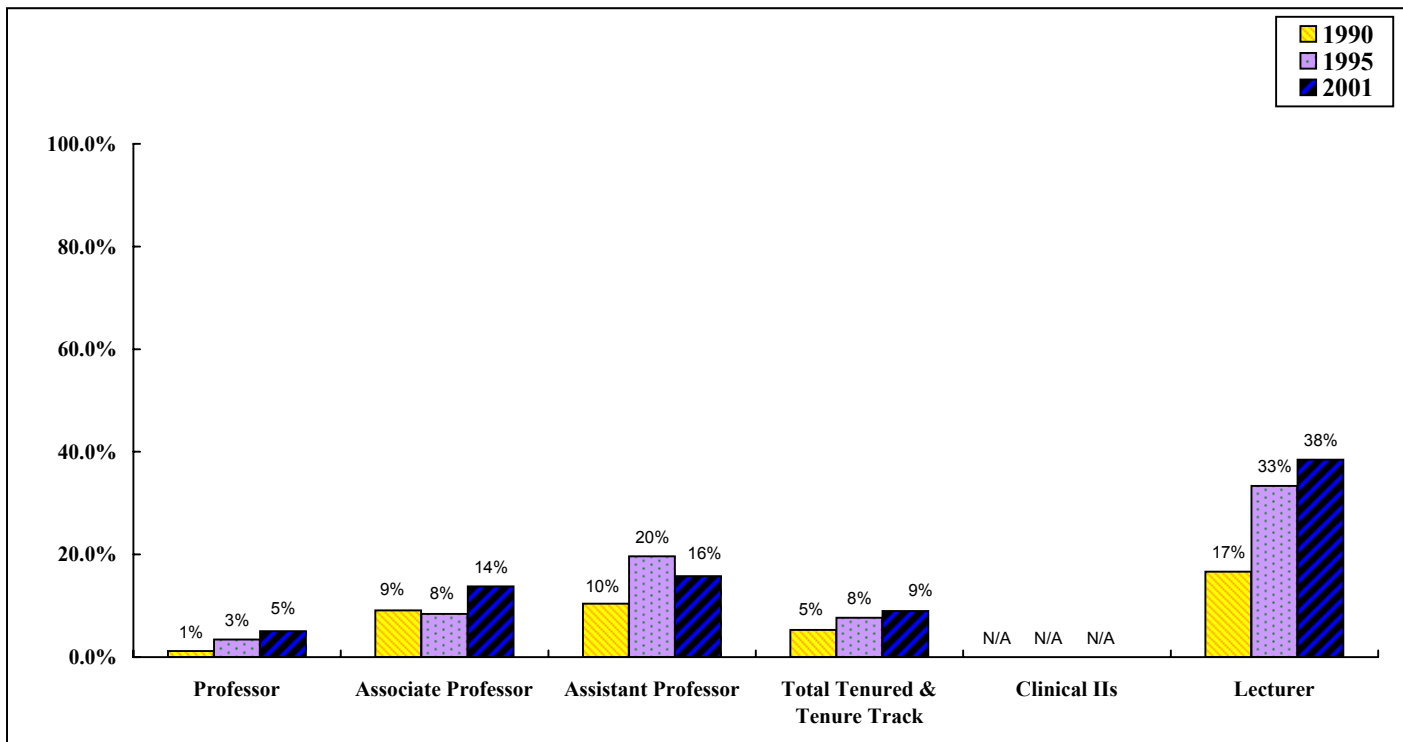

College of Engineering
Percentage of Women in the Regular Instructional Faculty
Tenured and Tenure Track; Clinical IIs; Lecturers
1990, 1995 and 2001

	1990			1995			2001		
	Men	Women	Total	Men	Women	Total	Men	Women	Total
Professor	163	2	165	168	6	174	187	10	197
Associate Professor	70	7	77	76	7	83	69	11	80
Assistant Professor	69	8	77	45	11	56	48	9	57
Instructor	0	0	0	0	0	0	0	0	0
Total Tenured & Tenure Track	302	17	319	289	24	313	304	30	334
Clinical IIs	0	0	0	0	0	0	0	0	0
Lecturer	5	1	6	6	3	9	16	10	26

Note: Includes Regular Tenured, Tenure Track (including senior ranks without tenure), Clinical IIs and Lecturer appointments only; excludes Supplemental. Given their small number, Instructors have been excluded from the graph.