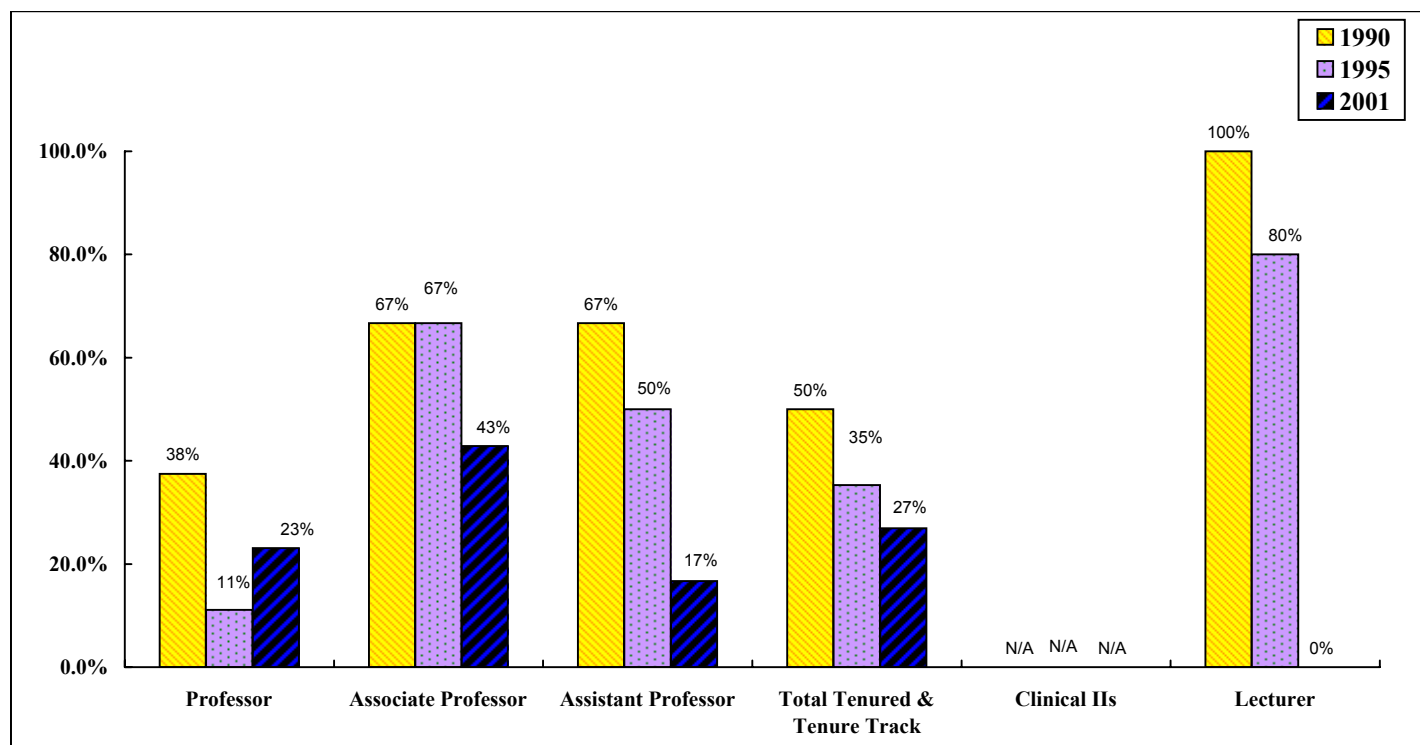

**School of Information**  
**Percentage of Women in the Regular Instructional Faculty**  
**Tenured and Tenure Track; Clinical IIs; Lecturers**  
**1990, 1995 and 2001**

	1990			1995			2001		
	Men	Women	Total	Men	Women	Total	Men	Women	Total
Professor	5	3	8	8	1	9	10	3	13
Associate Professor	1	2	3	2	4	6	4	3	7
Assistant Professor	1	2	3	1	1	2	5	1	6
Instructor	0	0	0	0	0	0	0	0	0
Total Tenured & Tenure Track	7	7	14	11	6	17	19	7	26
Clinical IIs	0	0	0	0	0	0	0	0	0
Lecturer	0	5	5	1	4	5	1	0	1

Note: Includes Regular Tenured, Tenure Track (including senior ranks without tenure), Clinical IIs

and Lecturer appointments only; excludes Supplemental. Given their small number, Instructors have been excluded from the graph.